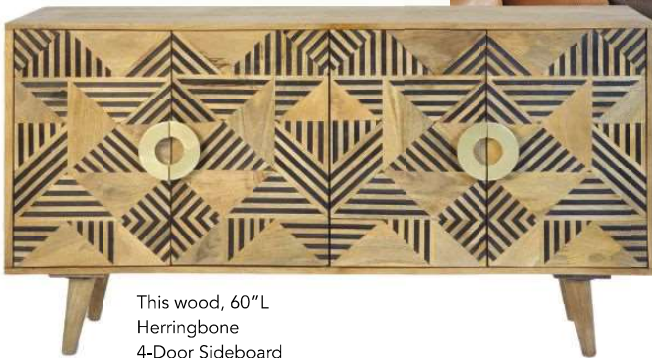

An eye-catching wall shelf from Umbra mixes modern shapes and natural bentwood materials. www.umbra.com
LV-C1035; ATL-B2 1-103

This set of Butterfly Heads is Kavana's new take on the classic "see no evil, hear no evil, speak no evil." Add a pop of personality to any room with these. www.kavanadecor.com
DMC-WTC 6440; LV-A454; ATL B113-F9

This wood, 60" L Herringbone 4-Door Sideboard from Sagebrook comes in a brown and black pattern. sagebrookhome.com
ATL-B1 13-D7; LV-A427; Juniper

Flower Houses brings a crocheted look hanging egg chair and patio chair and cozy ball chair stool with flowered pattern. www.flowerhouses.com
LV-E-1827; Juniper