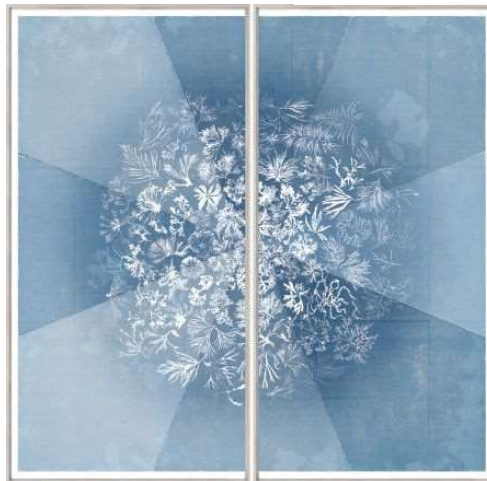

Sea Tangle from Celadon Art is a diptych giclee art print featuring a jumble of corals and aquatic life. www.celadonart.com
DMC-WTC 9076; LV-B349; ATL-B1 10-C7