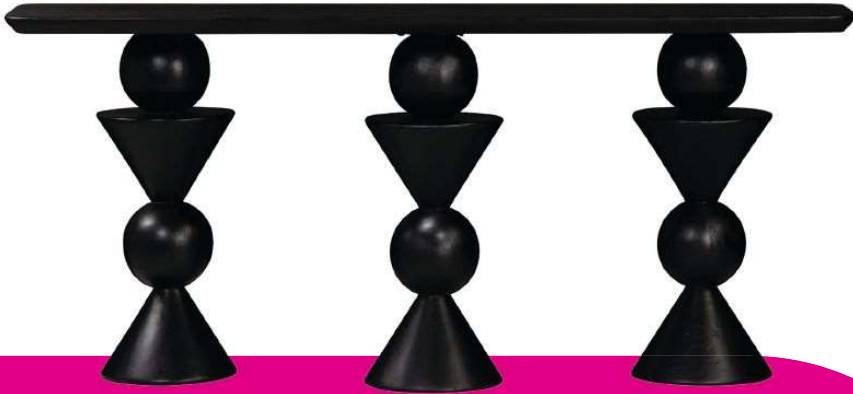

Playful in form, the Kebab side and cocktail tables from Union Home make a bold, geometric statement in any living space.
www.unionhomefurniture.com

DMC-WTC 236; LV-C456 | C466; Juniper