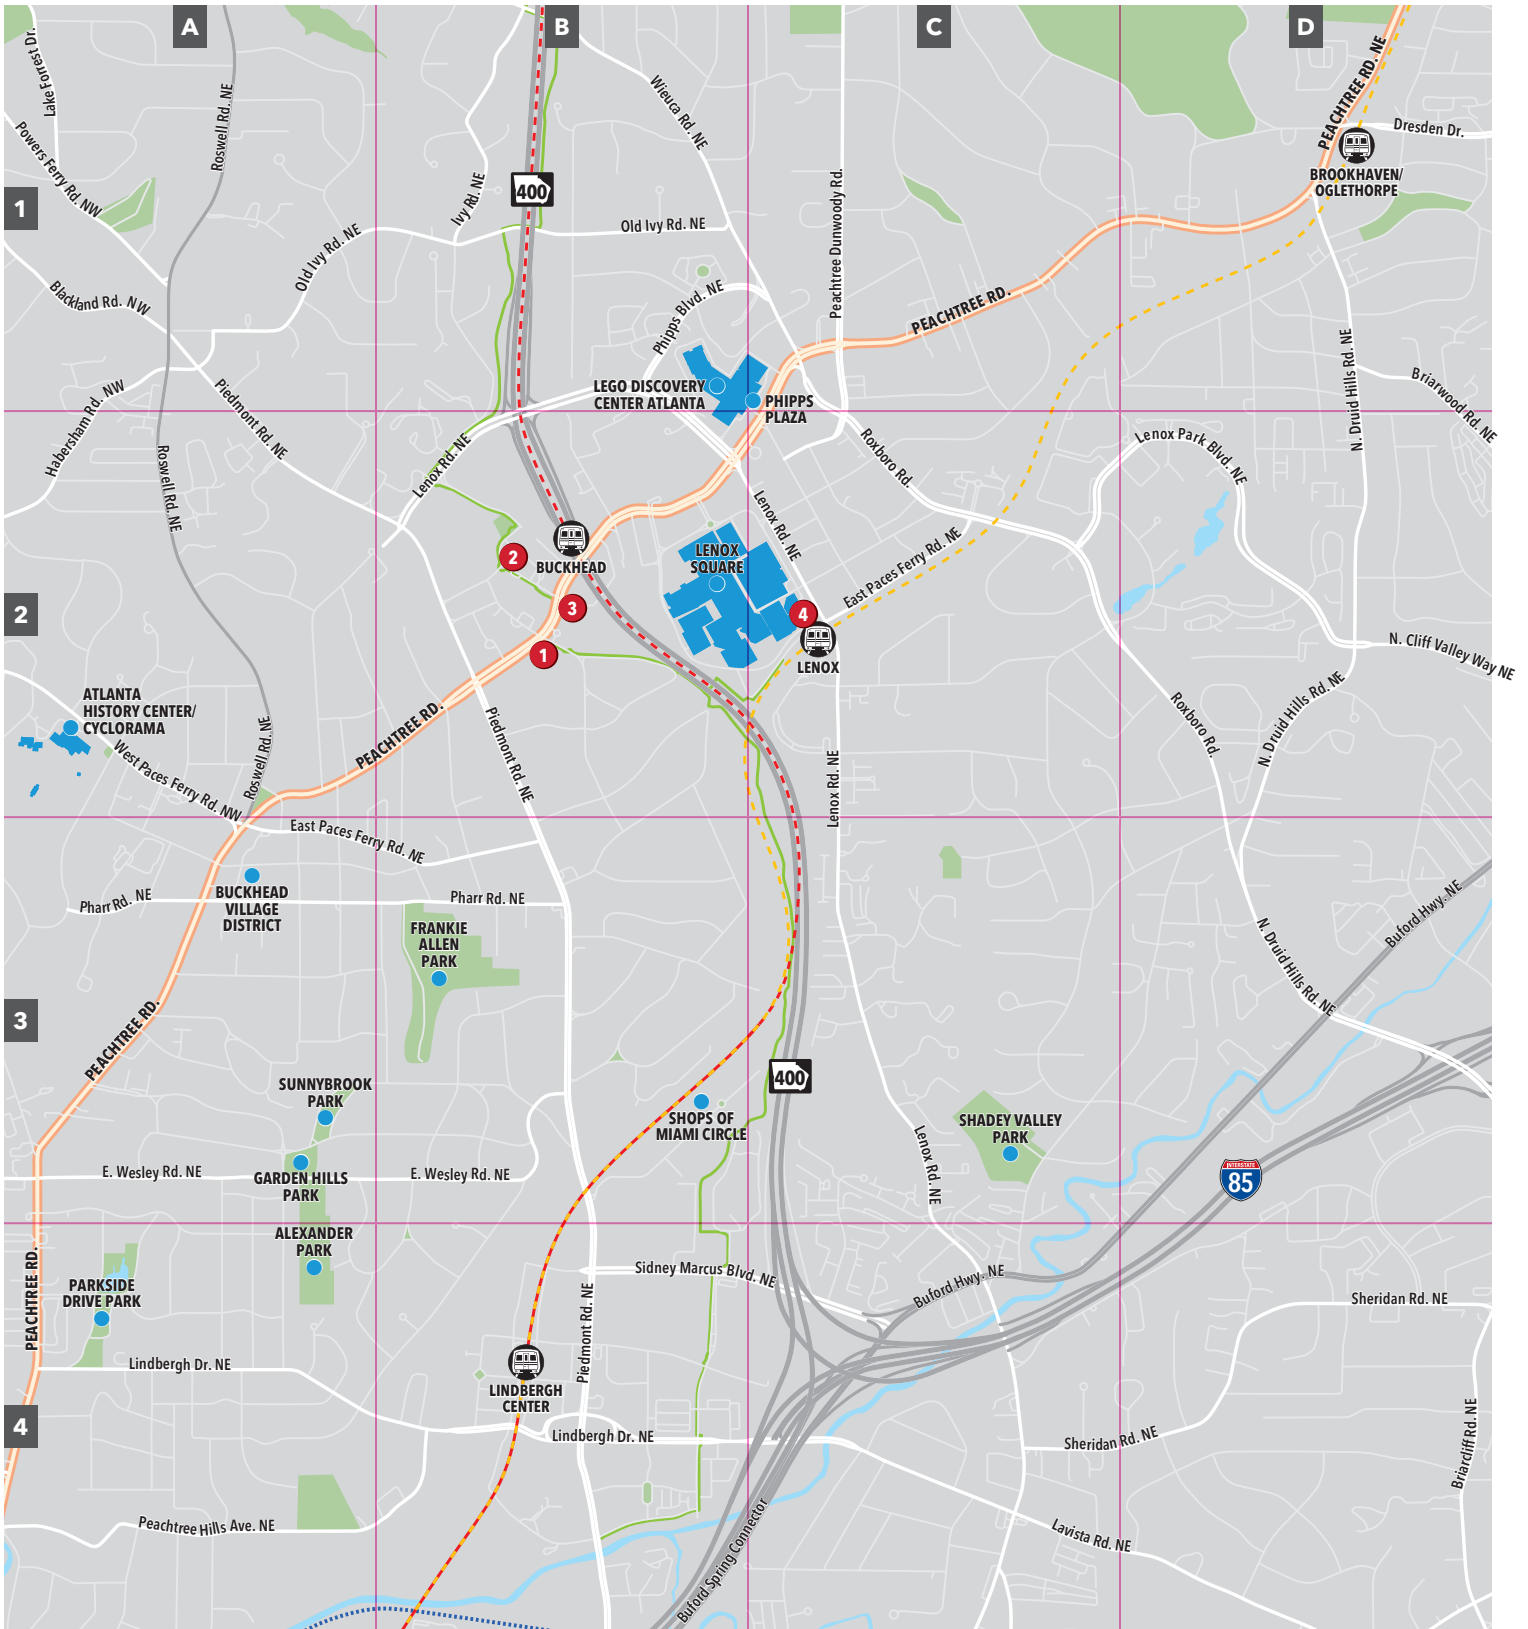

ATLANTA DOWNTOWN & MIDTOWN HOTELS

DOWNTOWN		Grid
1	AC Hotel Atlanta Downtown	B-5
2	Aloft Atlanta Downtown	B-4
3	Atlanta Marriott Marquis	B-4
4	Courtyard by Marriott Atlanta Downtown	B-5
5	Embassy Suites by Hilton Atlanta at Centennial Olympic Park	B-5
6	Glenn Hotel, Autograph Collection	B-5
7	Hampton Inn & Suites Atlanta-Downtown	B-5
8	Hilton Atlanta	C-4
9	Hilton Garden Inn Atlanta Downtown	B-4
10	Holiday Inn Express & Suites Atlanta Downtown	B-5
11	Hotel Indigo Atlanta Downtown	B-5
12	Hyatt House Atlanta / Downtown	A-4
13	Hyatt Place Atlanta / Downtown	B-4
14	Hyatt Regency Atlanta	B-4
15	Omni Atlanta Hotel at CNN Center	B-5
16	The Ritz-Carlton, Atlanta	B-5
17	Sheraton Atlanta Hotel	C-5
18	SpringHill Suites by Marriott Atlanta Downtown	B-4
19	The American Hotel Atlanta Downtown	B-5
20	Twelve Downtown, Autograph Collection	B-4
21	W Atlanta - Downtown	B-4
22	Westin Peachtree Plaza Atlanta	B-5
MIDTOWN		
23	Crowne Plaza Atlanta Midtown	B-4
24	Four Seasons Hotel Atlanta	B-2
25	Loews Atlanta Hotel	C-2
26	Renaissance Atlanta Midtown Hotel	B-3

Hartsfield-Jackson
Atlanta International Airport

LEGEND

- Hotels
- MARTA Station
- Convention Centers
- MARTA Red Line
- Point of Interest
- MARTA Gold Line
- i Visitor Information Center
- MARTA Blue Line
- Atlanta BeltLine
- Atlanta Streetcar

BUCKHEAD HOTELS

No.	Name	Grid
1	Embassy Suites Atlanta Buckhead	B-2
2	Hitlon Garden Inn Atlanta Buckhead	B-2
3	InterContinental Buckhead	B-2
4	JW Marriott Atlanta Buckhead	C-2

LEGEND

- Hotels
- Point of Interest
- PATH400 Greenway Trail
- MARTA Station
- MARTA Red Line
- MARTA Gold Line