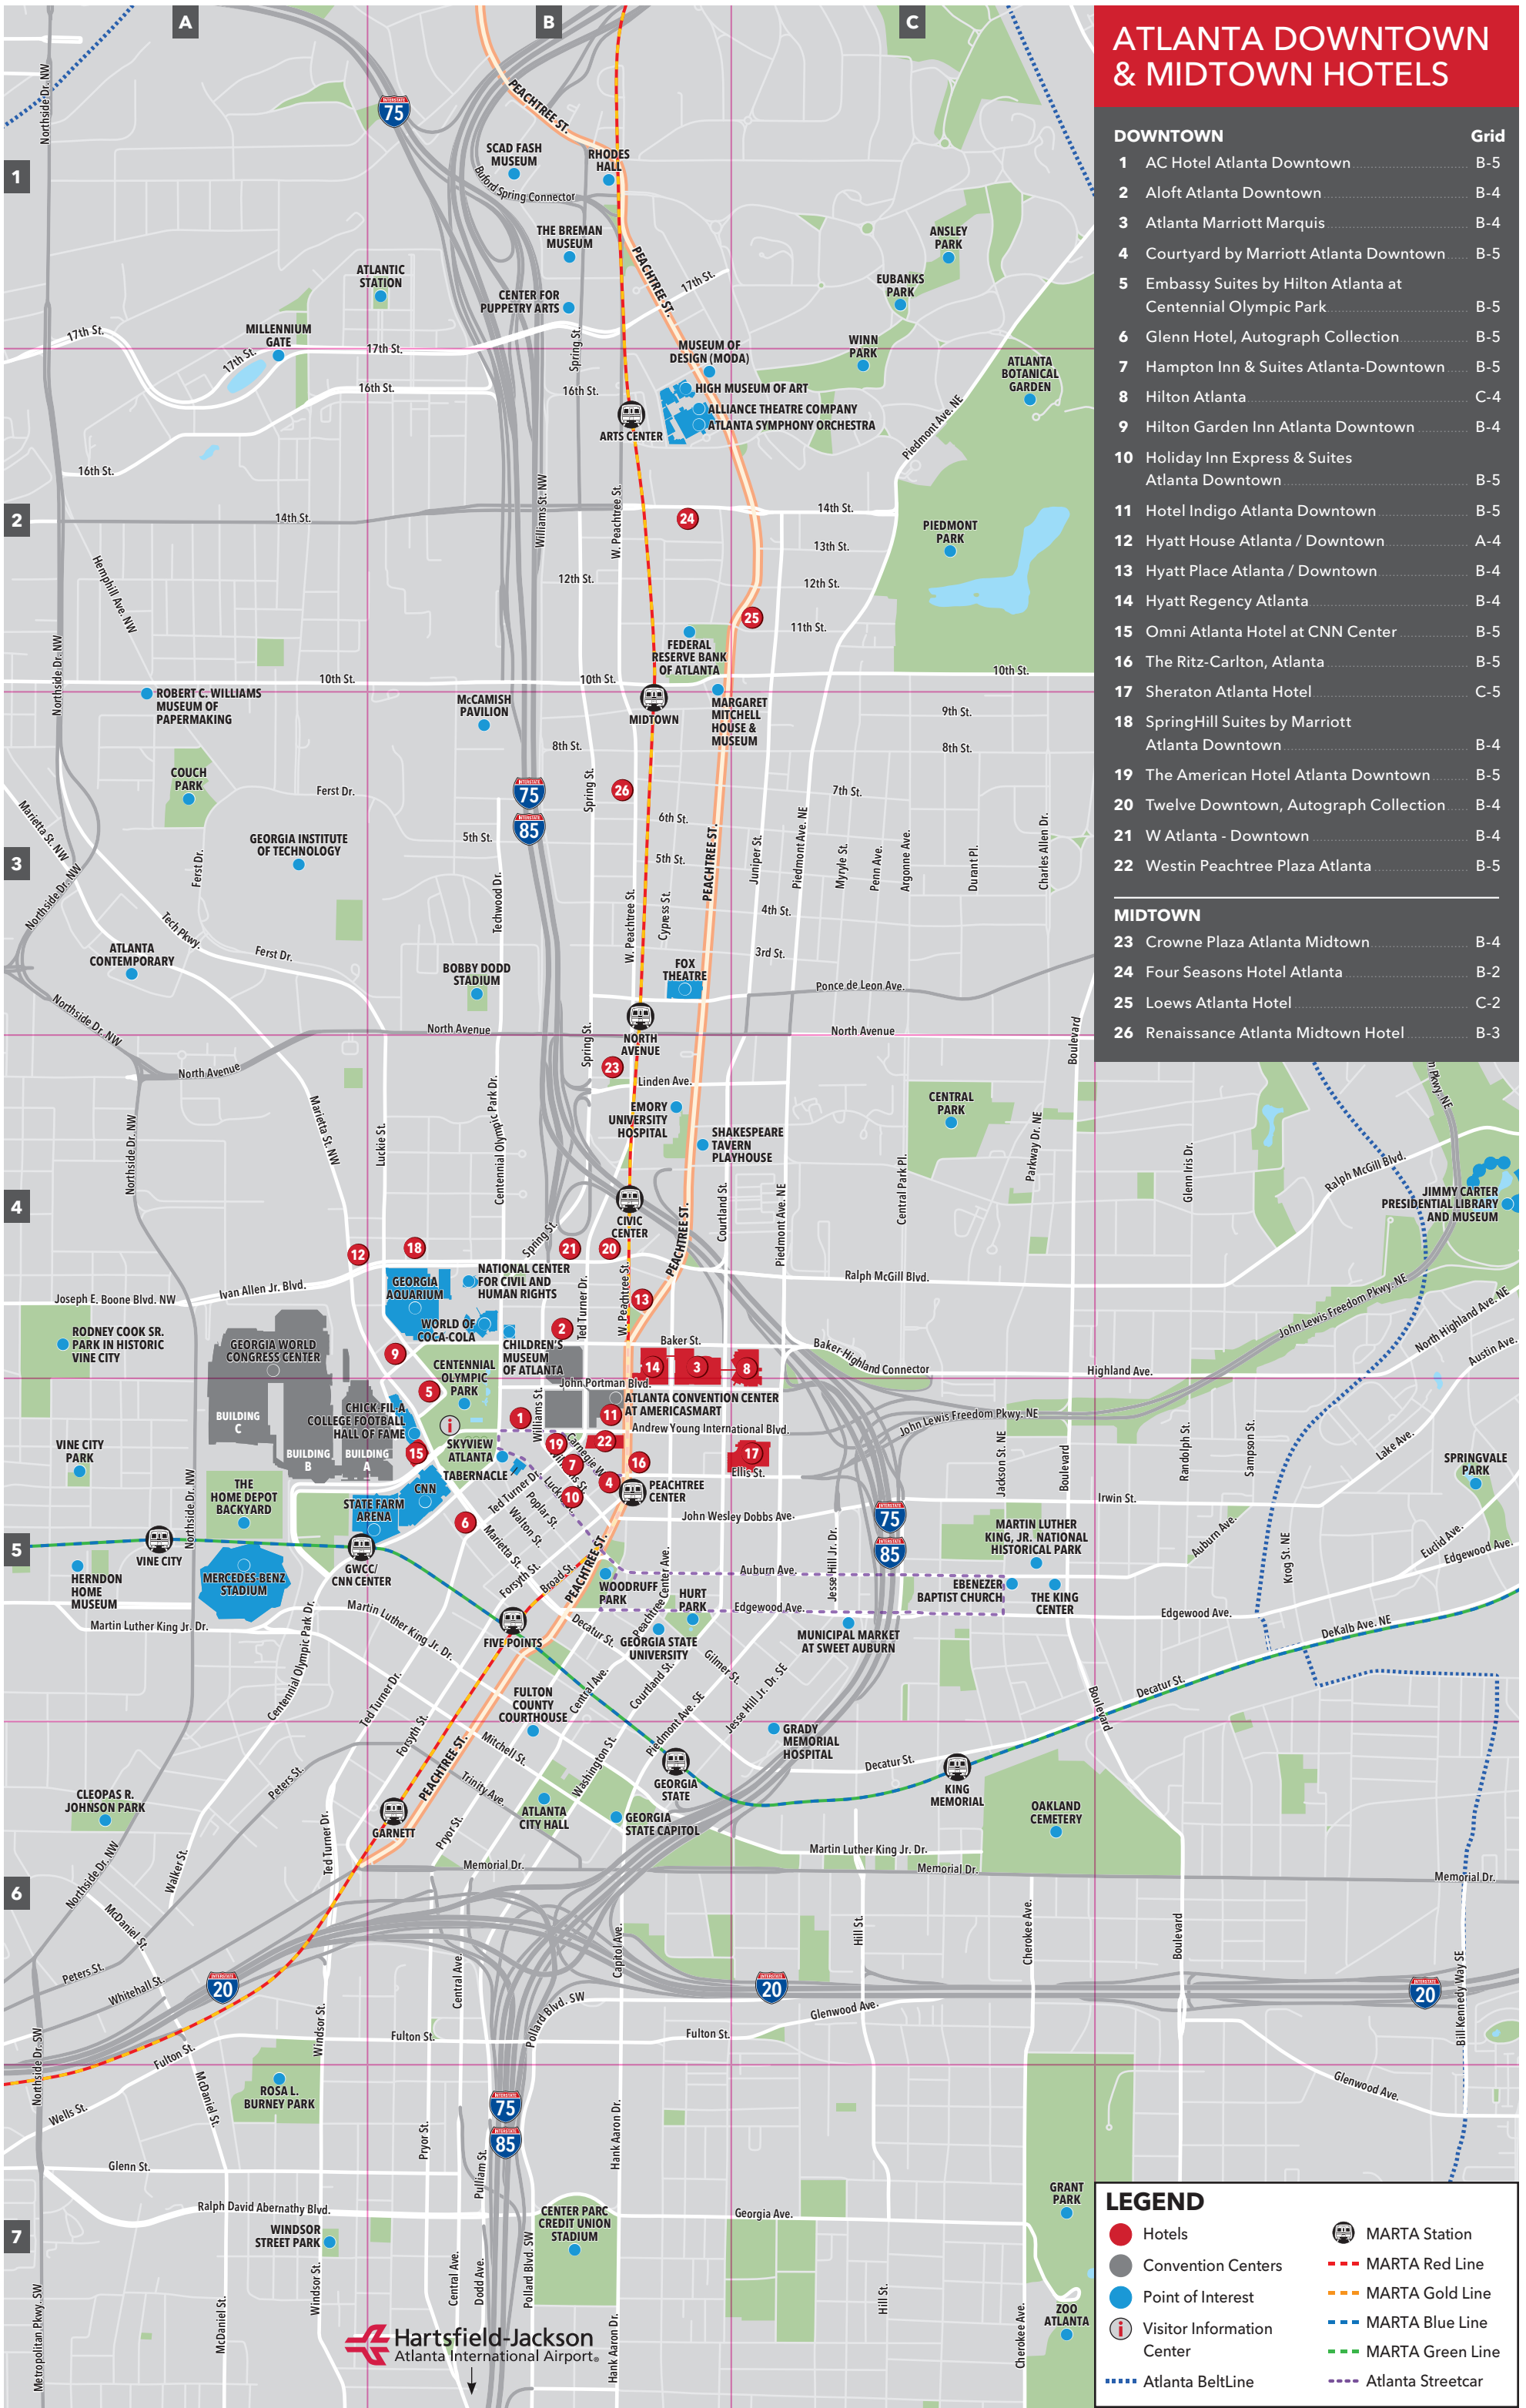

ATLANTA DOWNTOWN & MIDTOWN HOTELS

DOWNTOWN		Grid
1	AC Hotel Atlanta Downtown	B-5
2	Aloft Atlanta Downtown	B-4
3	Atlanta Marriott Marquis	B-4
4	Courtyard by Marriott Atlanta Downtown	B-5
5	Embassy Suites by Hilton Atlanta at Centennial Olympic Park	B-5
6	Glenn Hotel, Autograph Collection	B-5
7	Hampton Inn & Suites Atlanta-Downtown	B-5
8	Hilton Atlanta	C-4
9	Hilton Garden Inn Atlanta Downtown	B-4
10	Holiday Inn Express & Suites Atlanta Downtown	B-5
11	Hotel Indigo Atlanta Downtown	B-5
12	Hyatt House Atlanta / Downtown	A-4
13	Hyatt Place Atlanta / Downtown	B-4
14	Hyatt Regency Atlanta	B-4
15	Omni Atlanta Hotel at CNN Center	B-5
16	The Ritz-Carlton, Atlanta	B-5
17	Sheraton Atlanta Hotel	C-5
18	SpringHill Suites by Marriott Atlanta Downtown	B-4
19	The American Hotel Atlanta Downtown	B-5
20	Twelve Downtown, Autograph Collection	B-4
21	W Atlanta - Downtown	B-4
22	Westin Peachtree Plaza Atlanta	B-5
MIDTOWN		
23	Crowne Plaza Atlanta Midtown	B-4
24	Four Seasons Hotel Atlanta	B-2
25	Loews Atlanta Hotel	C-2
26	Renaissance Atlanta Midtown Hotel	B-3

Hartsfield-Jackson
Atlanta International Airport

LEGEND

- Hotels
- MARTA Station
- Convention Centers
- MARTA Red Line
- Point of Interest
- MARTA Gold Line
- i Visitor Information Center
- MARTA Blue Line
- Atlanta BeltLine
- Atlanta Streetcar

BUCKHEAD HOTELS

No.	Name	Grid
1	Embassy Suites Atlanta Buckhead	B-2
2	Hitlon Garden Inn Atlanta Buckhead	B-2
3	InterContinental Buckhead	B-2
4	JW Marriott Atlanta Buckhead	C-2

LEGEND

- Hotels
- Point of Interest
- PATH400 Greenway Trail
- MARTA Station
- MARTA Red Line
- MARTA Gold Line